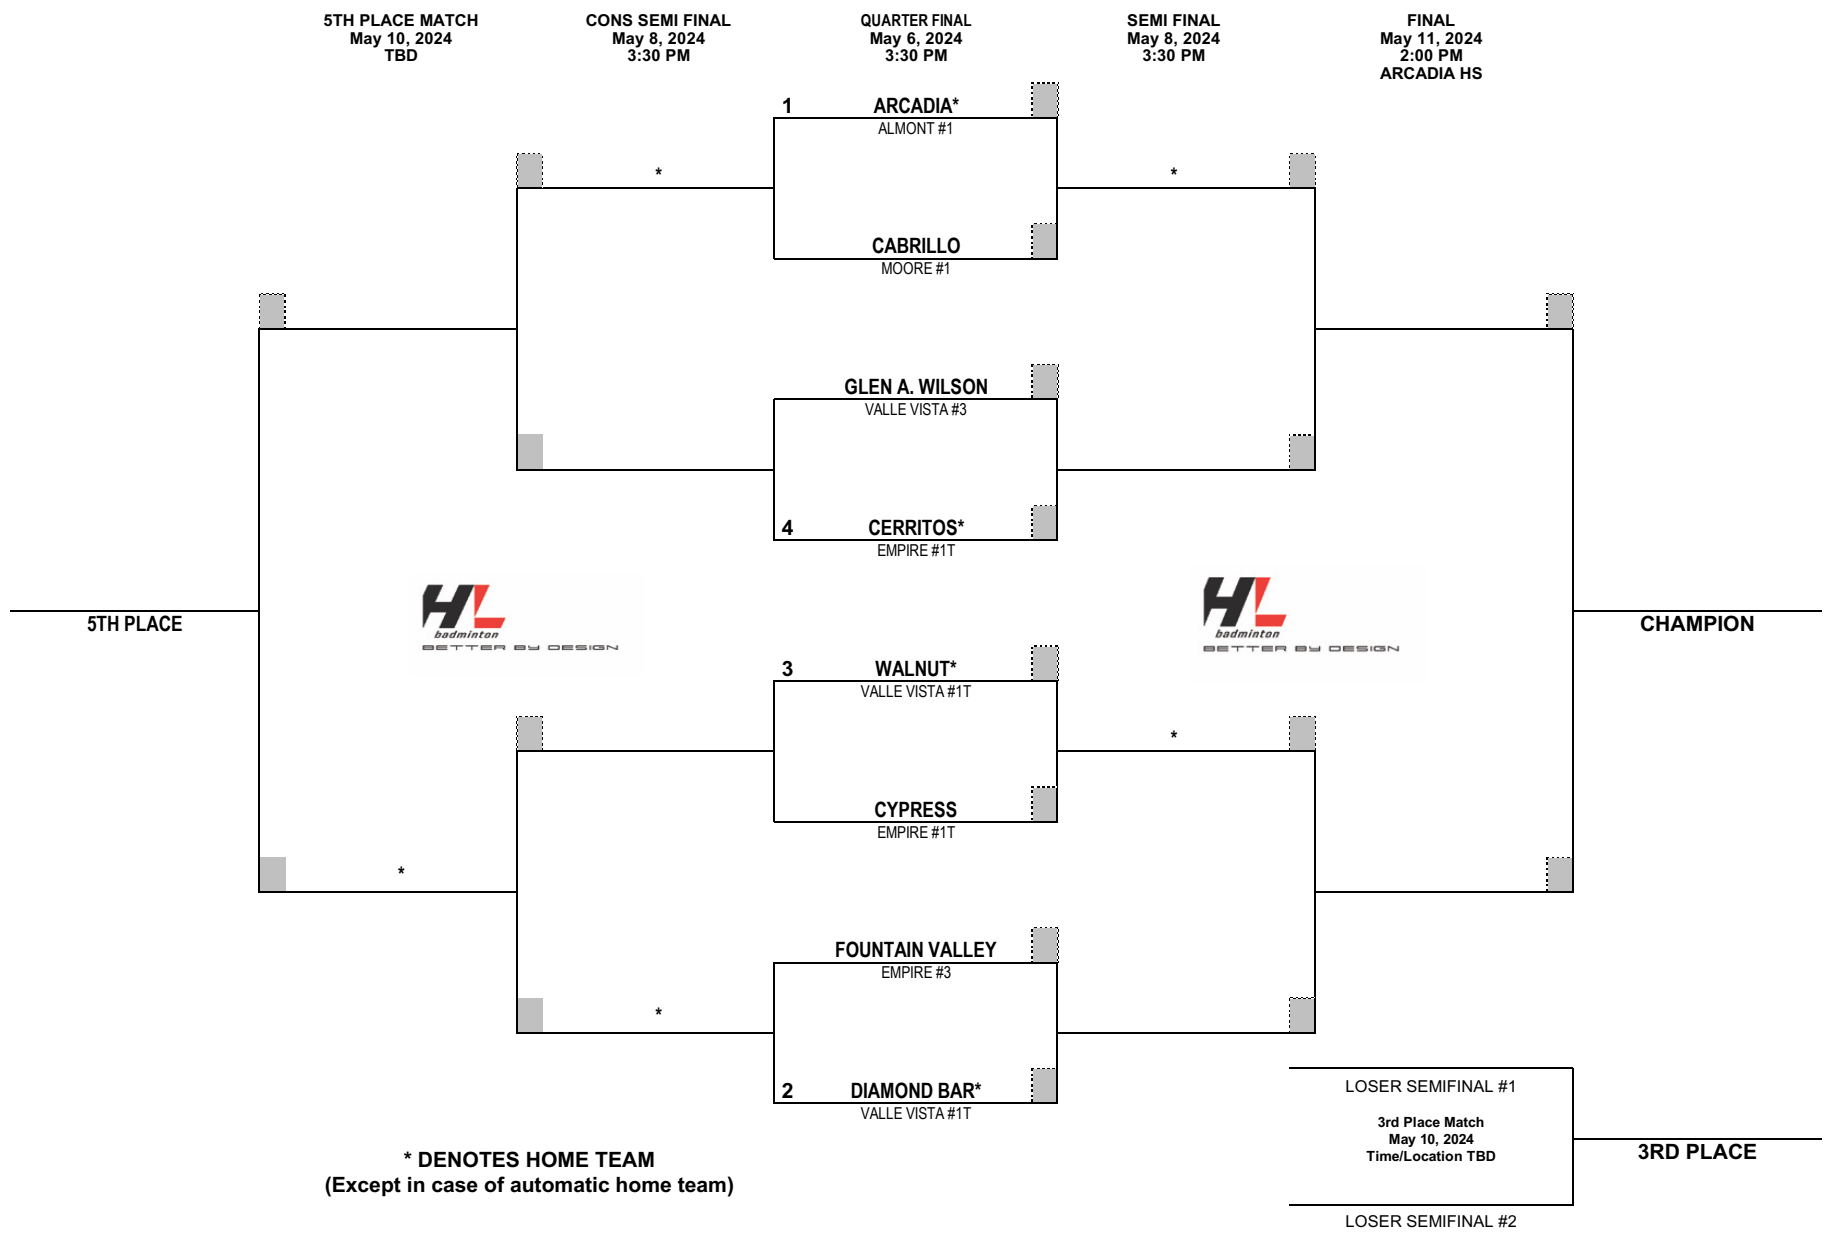

2024 SOUTHERN SECTION INVITATIONAL TEAM CHAMPIONSHIPS - OPEN DIVISION

* DENOTES HOME TEAM
(Except in case of automatic home team)